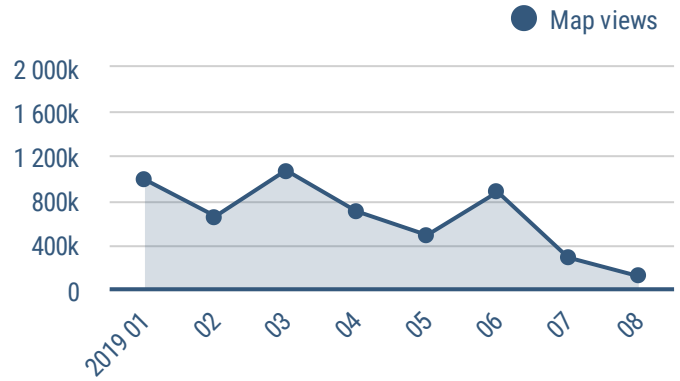

## Phone actions

The number of times the phone number was clicked

493,758  
Phone actions

Company ABC

## Map views

The number of times the resource was viewed on Google Maps

1,064,652  
Views

Company ABC

## Map views chart

Company ABC