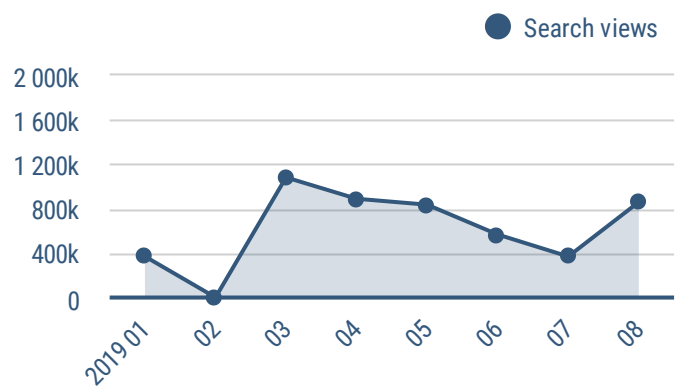

## Search views

The number of times the resource was viewed on Google Search

722,651  
Views

Company ABC

## Search views chart

Company ABC