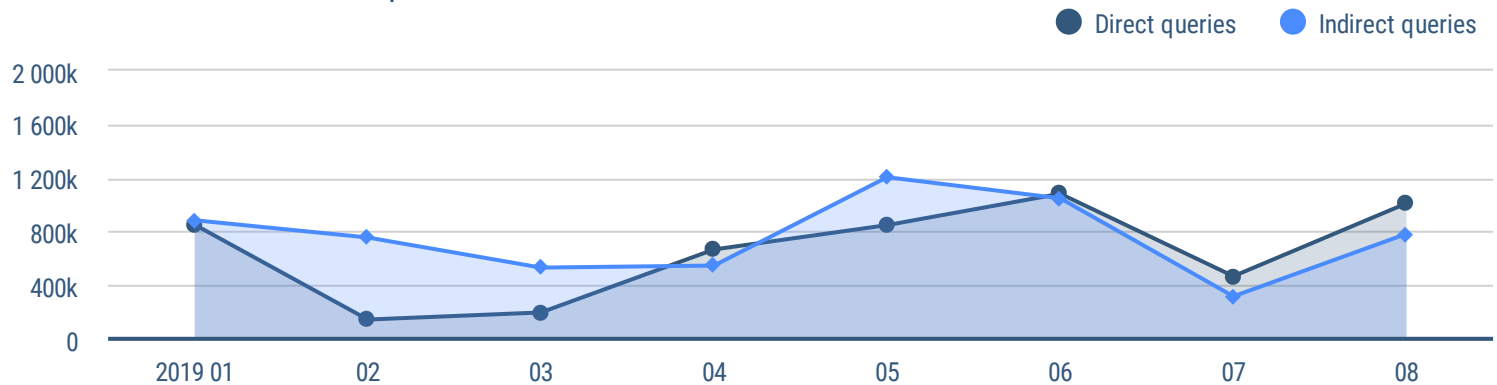

Your Google My Business performance report

Report date: 01/01/2019 — 23/08/2019

Duration (days): 235

Direct queries

The number of times the resource was shown when searching for the location directly

935,087
Queries

Company ABC

Indirect queries

The number of times the resource was shown as a result of a categorical search (for example, restaurant)

697,914
Indirect queries

Company ABC

Direct vs Indirect queries

Company ABC

Website actions

The number of times the website was clicked

474,180
Website actions

Company ABC

Phone actions

The number of times the phone number was clicked

493,758
Phone actions

Company ABC