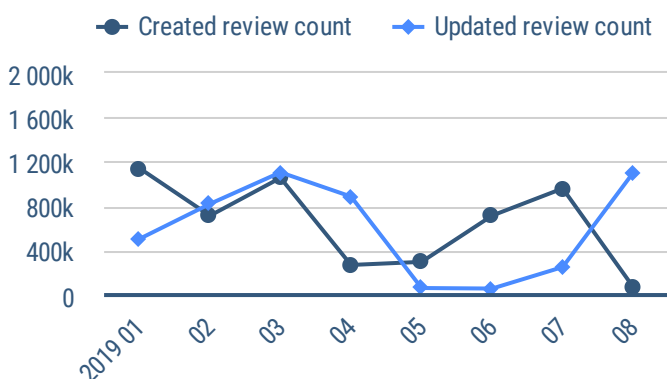

New reviews chart